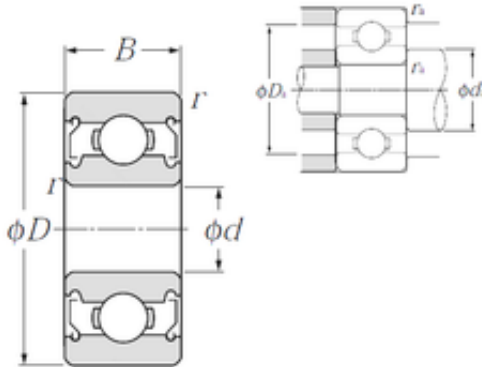

China abec 7 Bearing Supplier

NTN Miniature Bearing 696ZZ ball bearing OPEN ZZ Deep Groove ball bearing

Bearing No. 696ZZ

696ZZ Bearing 2D drawings and 3D CAD models

Size	6x15x5 mm
Bore Diameter	6 mm
Outer Diameter	15 mm
Width	5 mm
d	6 mm
D	15 mm
B	5 mm
C	5 mm
r min.	0,2 mm
da min.	7,6 mm
da max	7,8 mm
Da max.	13,4 mm
ra max.	0,2 mm
Weight	4,3 Kg
Basic dynamic load rating (C)	1,35 kN
Basic static load rating (C0)	0,53 kN
(Grease) Lubrication Speed	37 000 r/min
Category	Single Row Ball Bearings
Inventory	2.0
Manufacturer Name	NTN
Minimum Buy Quantity	N/A
Weight / Kilogram	0.004
Product Group	B00308
Enclosure	2 Metal Shields
Precision Class	ABEC 1 ISO P0

China abec 7 Bearing Supplier

Maximum Capacity / Filling Slot	No
Rolling Element	Ball Bearing
Snap Ring	No
Internal Special Features	No
Cage Material	Steel
Internal Clearance	C0-Medium
Inch - Metric	Metric
Long Description	6MM Bore; 15MM Outside Diameter; 5MM Outer Race Diameter; 2 Metal Shields; Ball Bearing; ABEC 1 ISO P0; No Filling Slot; No Snap Ring; No Internal Special Features
Category	Single Row Ball Bearing
UNSPSC	31171504
Harmonized Tariff Code	8482.10.50.68
Noun	Bearing
Keyword String	Ball
Manufacturer URL	http://www.ntnamerica.com
Manufacturer Item Number	696ZZA/5K
Weight / LBS	0.009
Outer Race Width	0.197 Inch 5 Millimeter
Bore	0.236 Inch 6 Millimeter
Outside Diameter	0.591 Inch 15 Millimeter
Other Features	Deep Groove Shell Alvania Prelubricated
Inner Race Width	0 Inch 0 Millimeter
bore diameter:	6 mm
precision rating:	ISO Class 0
outside diameter:	15 mm
finish/coating:	Uncoated
overall width:	5 mm